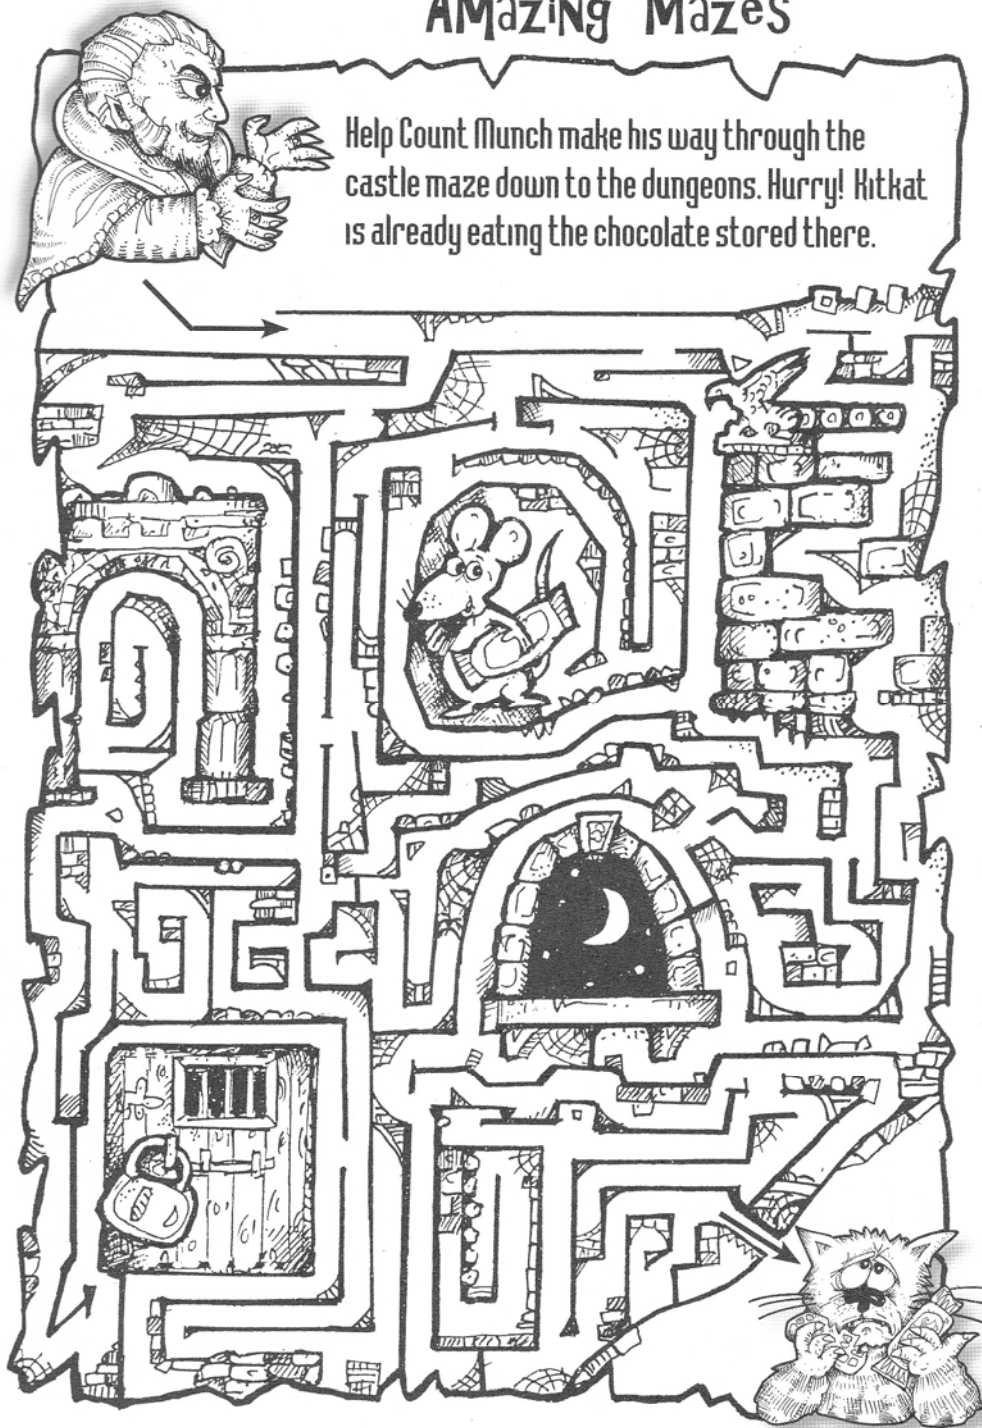

PUZZLE CORNER No.01

MAZES

AMAZING MazES

BOBO MY SUPERDOG

written and illustrated by Michael Salmon. Bobo is a very spoiled Shichon (Shih Tzu/Bichon Frise cross) who lives with Author Michael Salmon in his Kooyong house, Melbourne. Bobo has failed Miss Tiggy's Puppy Obedience School down at the local park. Mr Rex and his Pampered Pooch mobile dog-grooming van is often seen parked outside Michael's house. Bobo goes on nightly Possum Patrol along the back fence, barking loudly at anything that moves. Bobo appears to be like any other annoying, yappy little white and fluffy lap-dog. Bobo indeed has another life, he is a dog with super powers: Super-Bo, his kennel is in fact an Operations HQ with screens, monitors and lots of buttons to press. He wears a mask so that he won't be recognised and an old striped beach towel as a cape. Super-Bo is often called away to help when danger threatens. But He's always back in time for dinner!